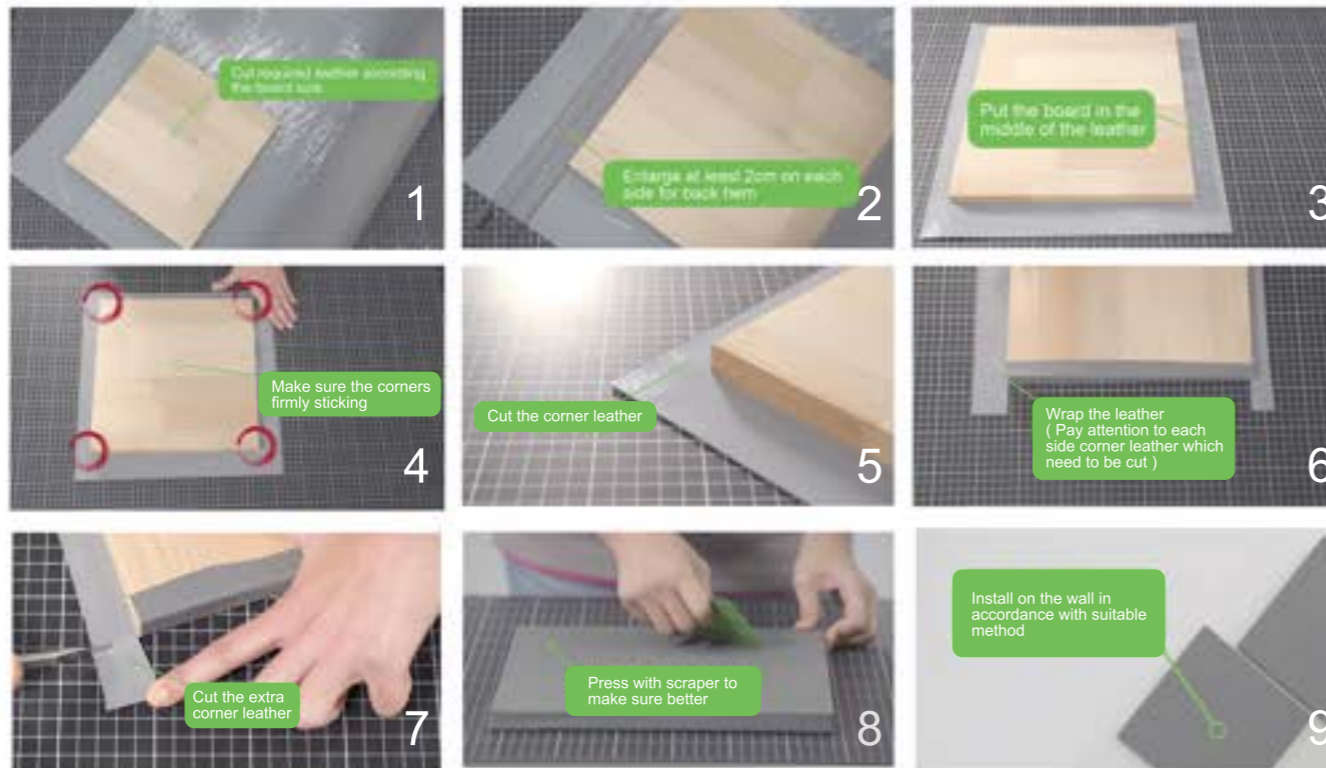

ADHESIS

LA DÉCORATION ADHÉSIVE

SAME

PROFESSIONAL ADHESIVE DECORATION MAT.

一撕一貼
即刻改變

CHANGE

自黏性 裝飾背膠皮革產品資訊/DECORATION ADHESIVE LEATHER INFORMATION

材料物性 Characteristic	面料材質 Material	PVC皮革/PVC leather	面料厚度 Material Thickness	1mm±0.01mm
	膠水材質 Adhesive	環保膠/Eco-friendly glue	膠水厚度 Adhesive Thickness	0.05mm±0.005mm
	底紙材質 Liner	PET	底紙厚度 Liner Thickness	0.05mm±0.002mm
	成品重量 Weight	6kg	成品直徑 Diameter	13cm
應用 Application	適用於背景牆裝飾、家居設計、商場專櫃裝飾、皮革擺件、筆記本封面、皮革手機套等。 Suitable for decoration of background wall, home design, shop cabinet decoration, leather cover, phone shell, DIY, furnitures and so on.			

阻燃報告/FR Certification

環保報告/Eco-friendly Certification

自黏性 裝飾背膠皮革操作說明

1. 依照板材大小裁切所需皮革
2. 預留背面每一邊回折邊至少2cm
3. 板材置於皮革中央
4. 確認四邊角是否貼實
5. 裁切邊角
6. 包覆皮革 (注意每一邊需裁切邊角)
7. 切除多餘邊角
8. 刮板施壓使包覆更完整
9. 安裝上牆依照現場適合工法

ADHESIVE LEATHER OPERATING INSTRUCTIONS

1. Cut required leather according the board size
2. Enlarge at least 2cm on each side for back hem
3. Put the board in the middle of the leather
4. Make sure the corners firmly sticking
5. Cut the corner leather
6. Wrap the leather (Pay attention to each side corner leather which need to be cut)
7. Cut the extra corner leather
8. Press with scraper to make sure better
9. Install on the wall in accordance with suitable method